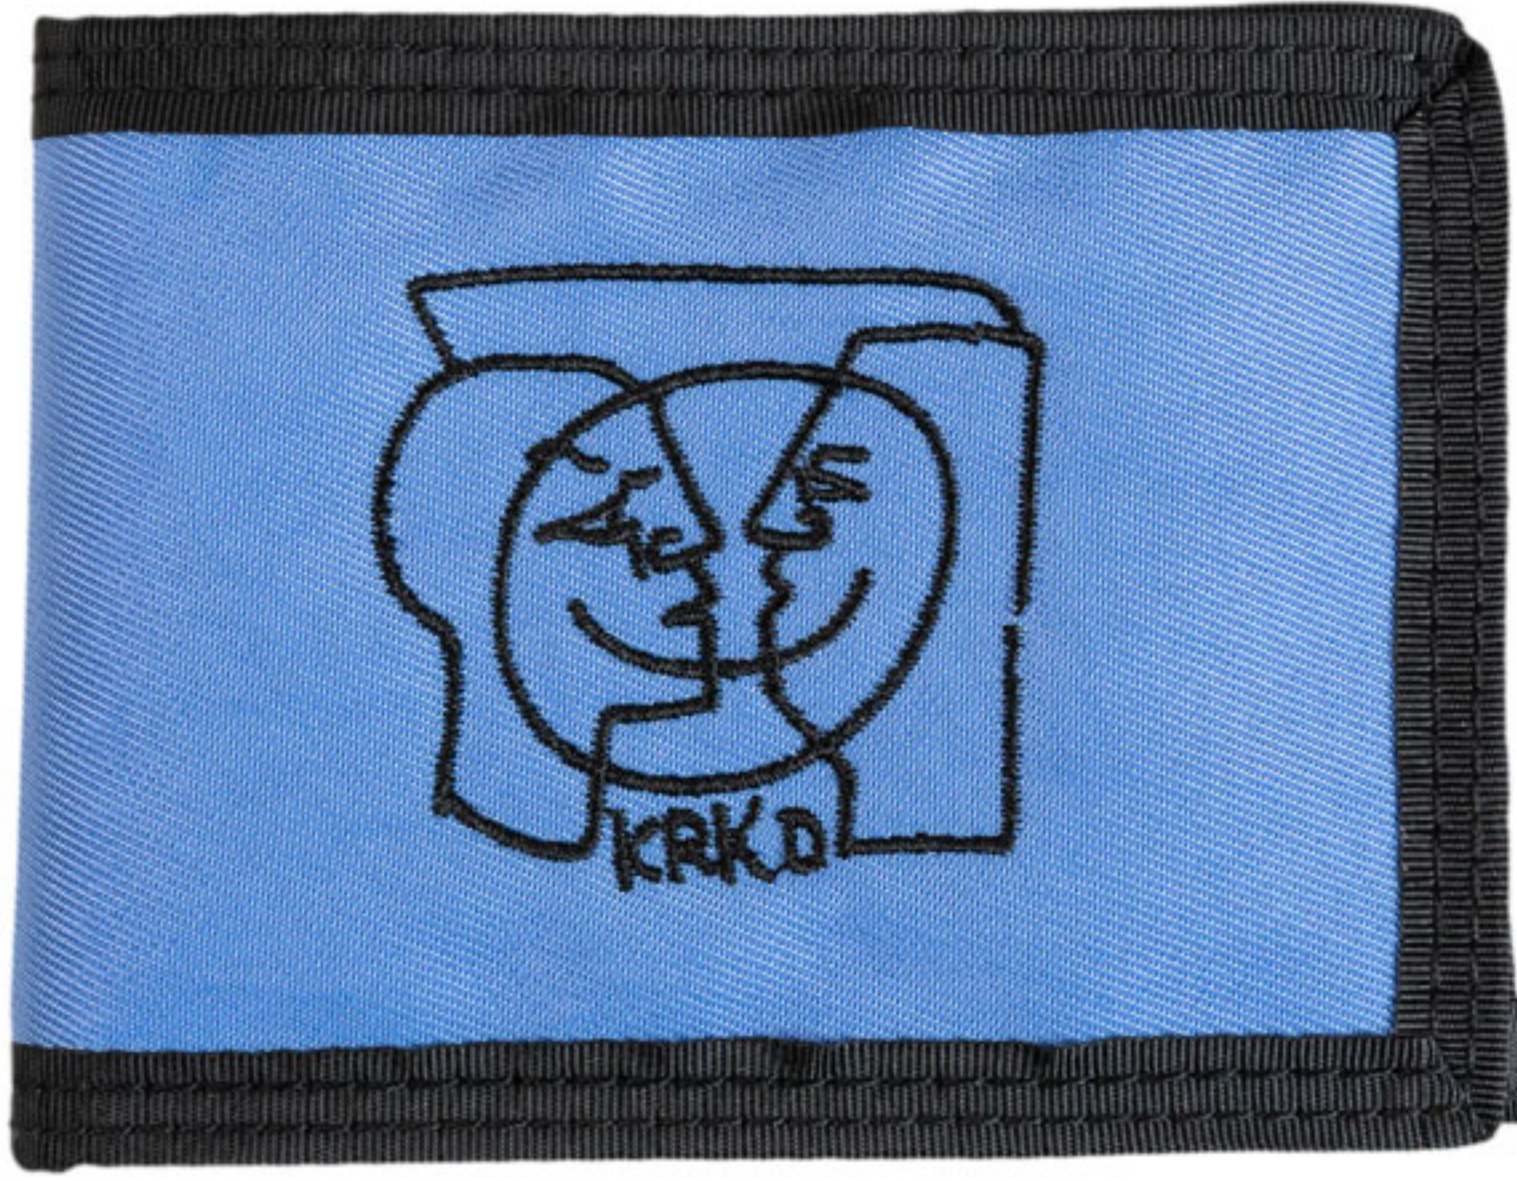

KROOKED

skateboarding

HOLIDAY PREBOOK 2021

KROOKED MOON SMILE

PART ID: 62023008A00
BI-FOLD WALLET - BLUE/BLACK
Nylon bifold wallet with embroidered logo, large currency sleeve, card slots and a zip compartment.